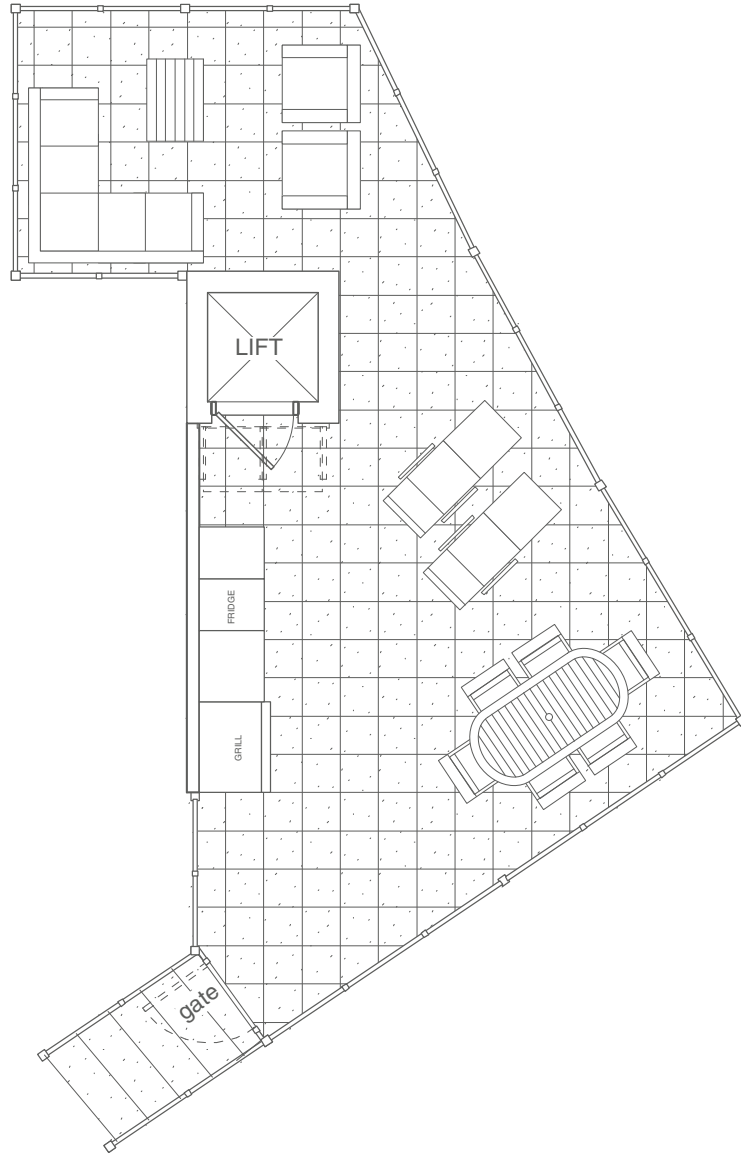

UNIT 804

2 BEDROOM | 2 BATH + MEDIA ROOM + OFFICE

1809 Sq Ft

970 SQ FT OUTDOOR

UNIT 804

2 BEDROOM | 2 BATH + MEDIA ROOM + OFFICE

579 Sq Ft

ROOFTOP TERRACE